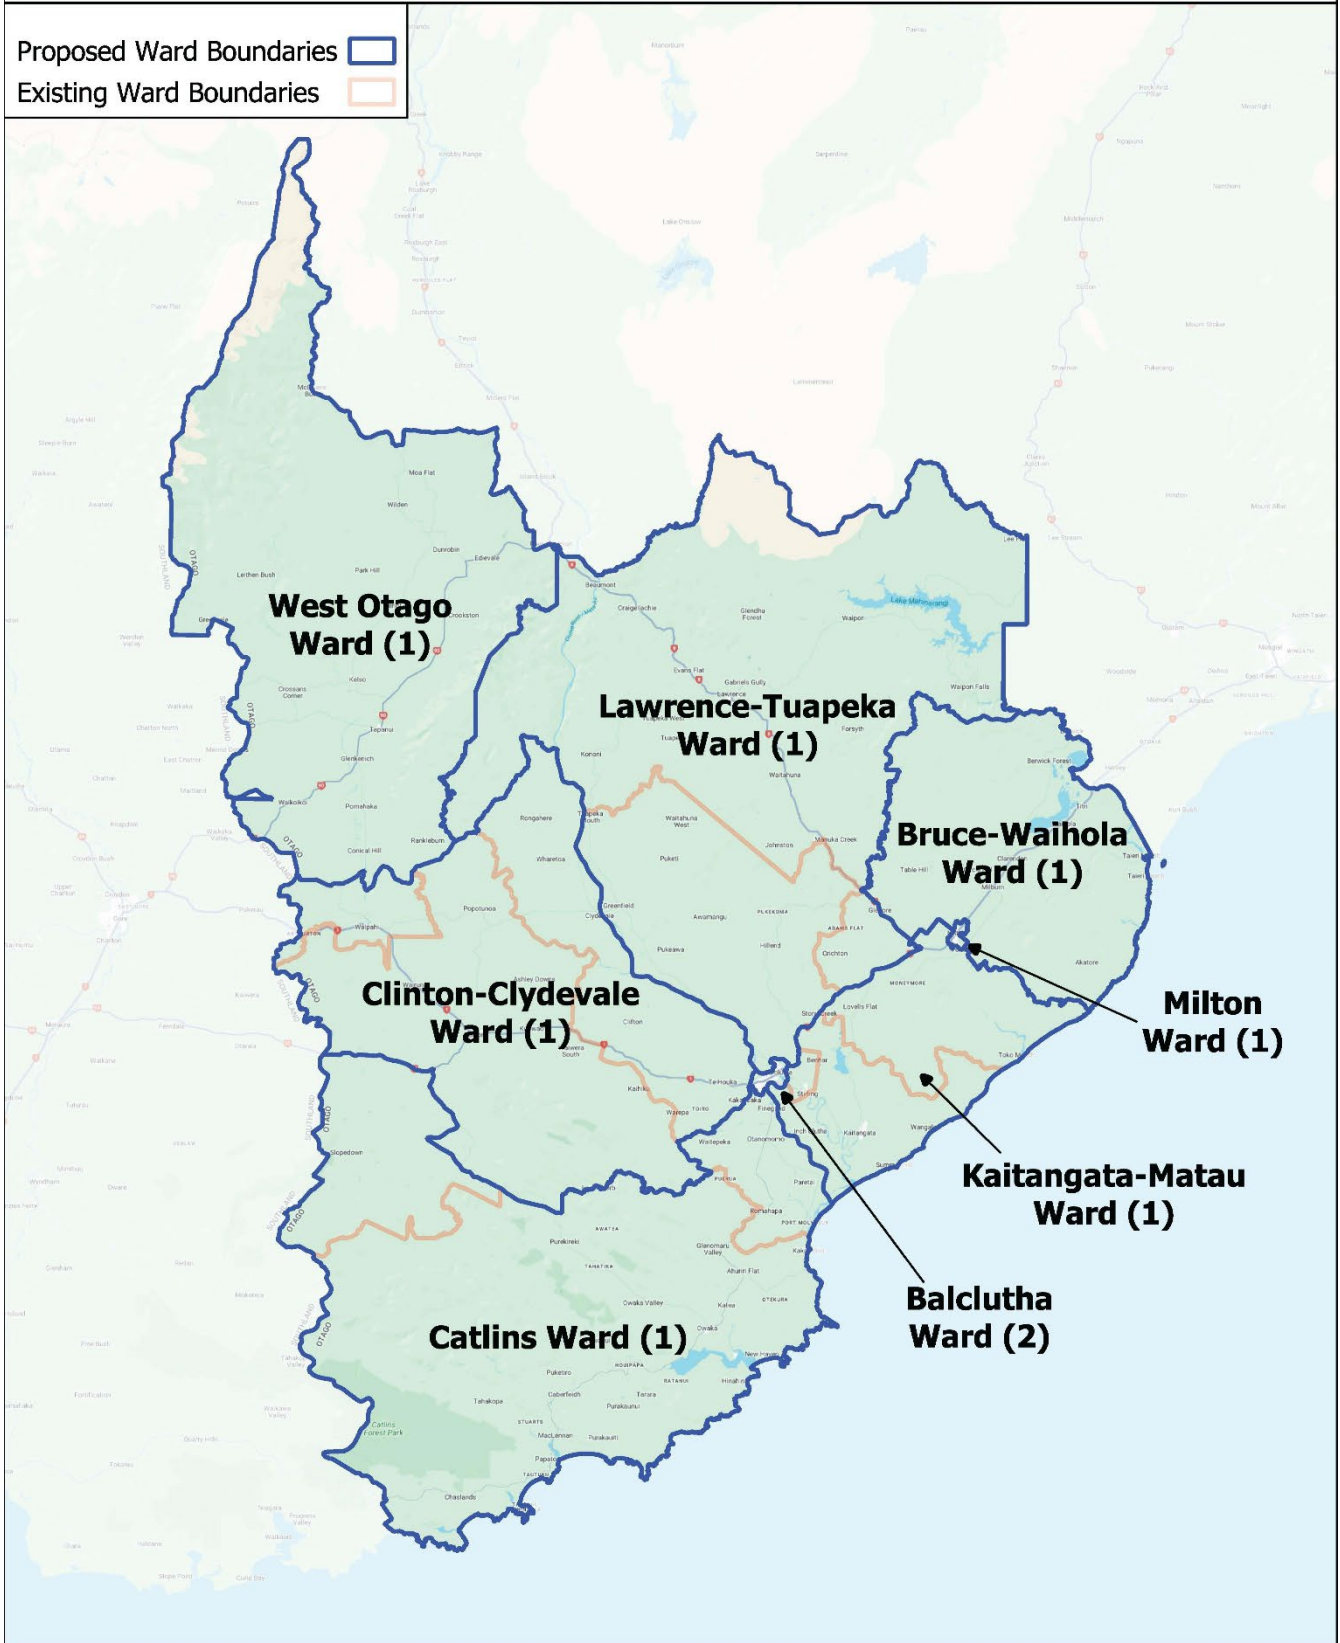

# Clutha District Council Representation Review Final Proposal 9 Councillors from 8 Wards

Proposed Ward Boundaries   
Existing Ward Boundaries 

# Clutha District Council Representation Review Final Proposal 12 Community Board Members from 2 Community Boards

Proposed/Existing Community Board Boundaries

Proposed Ward Boundaries